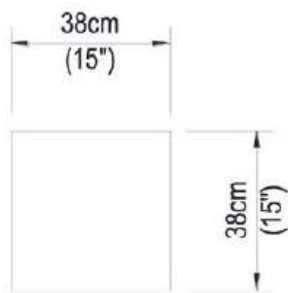

FIELD DIMENSIONS FOR SLOWPITCH SOFTBALL

FIELD DIMENSIONS FOR SLOWPITCH SOFTBALL

Top View

Side View

SECOND AND THIRD
BASE

Top View

Side View

FIRST (DOUBLE)
BASE

FIELD DIMENSIONS FOR SLOWPITCH SOFTBALL

BATTER AND CATCHERS BOX DETAIL

FIELD DIMENSIONS FOR SLOWPITCH SOFTBALL

CATEGORY	PITCHING	Outfield Fences (min)
Junior Women's 16 and under	14.02m (46')	80.77m (265')
Junior men's	14.02m (46')	91.44m (300')
Junior Women's 19 and under Women's	15.24m (50')	80.77m (265')
Women's	15.24m (50')	83.82m (275')
Co-Ed	15.24m (50')	83.82m (275')
Junior men's 19 and under	15.24m (50')	91.44m (300')
Men's	15.24m (50')	91.44m (300')