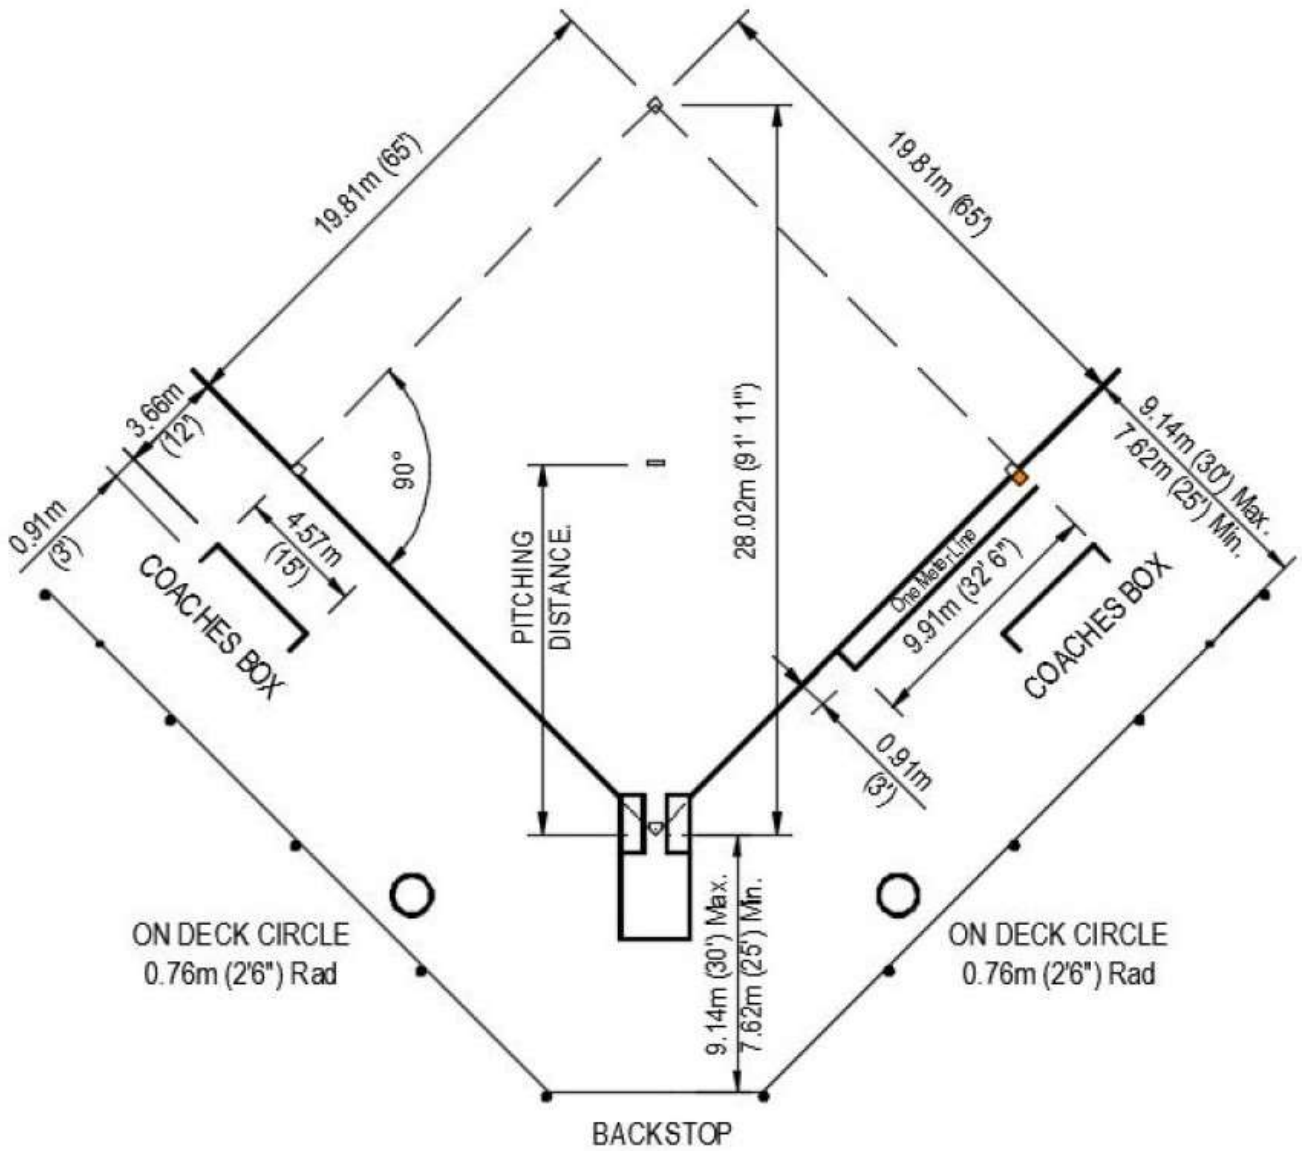

FIELD DIMENSIONS FOR SLOWPITCH SOFTBALL

FIELD DIMENSIONS FOR SLOWPITCH SOFTBALL

Top View

Side View

SECOND AND THIRD
BASE

Top View

Side View

FIRST (DOUBLE)
BASE

FIELD DIMENSIONS FOR SLOWPITCH SOFTBALL

BATTER AND CATCHERS BOX DETAIL

FIELD DIMENSIONS FOR SLOWPITCH SOFTBALL

CATEGORY	PITCHING	Outfield Fences (min)
Junior Women's 16 and under	14.02m (46')	80.77m (265')
Junior men's	14.02m (46')	91.44m (300')
Junior Women's 19 and under Women's	15.24m (50')	80.77m (265')
Women's	15.24m (50')	83.82m (275')
Co-Ed	15.24m (50')	83.82m (275')
Junior men's 19 and under	15.24m (50')	91.44m (300')
Men's	15.24m (50')	91.44m (300')