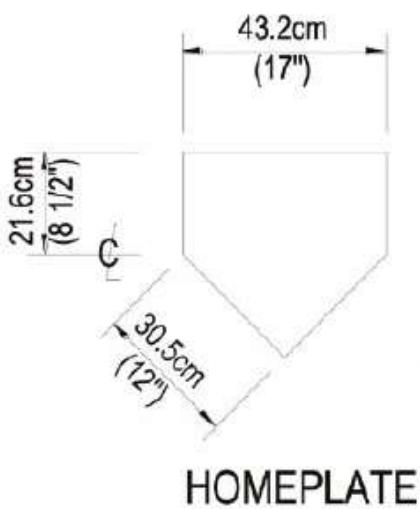

FIELD DIMENSIONS FOR SLOWPITCH SOFTBALL

FIELD DIMENSIONS FOR SLOWPITCH SOFTBALL

Top View

Side View

SECOND AND THIRD
BASE

Top View

Side View

FIRST (DOUBLE)
BASE

FIELD DIMENSIONS FOR SLOWPITCH SOFTBALL

BATTER AND CATCHERS BOX DETAIL

FIELD DIMENSIONS FOR SLOWPITCH SOFTBALL

CATEGORY	PITCHING	Outfield Fences (min)
Junior Women's 16 and under	14.02m (46')	80.77m (265')
Junior men's	14.02m (46')	91.44m (300')
Junior Women's 19 and under Women's	15.24m (50')	80.77m (265')
Women's	15.24m (50')	83.82m (275')
Co-Ed	15.24m (50')	83.82m (275')
Junior men's 19 and under	15.24m (50')	91.44m (300')
Men's	15.24m (50')	91.44m (300')