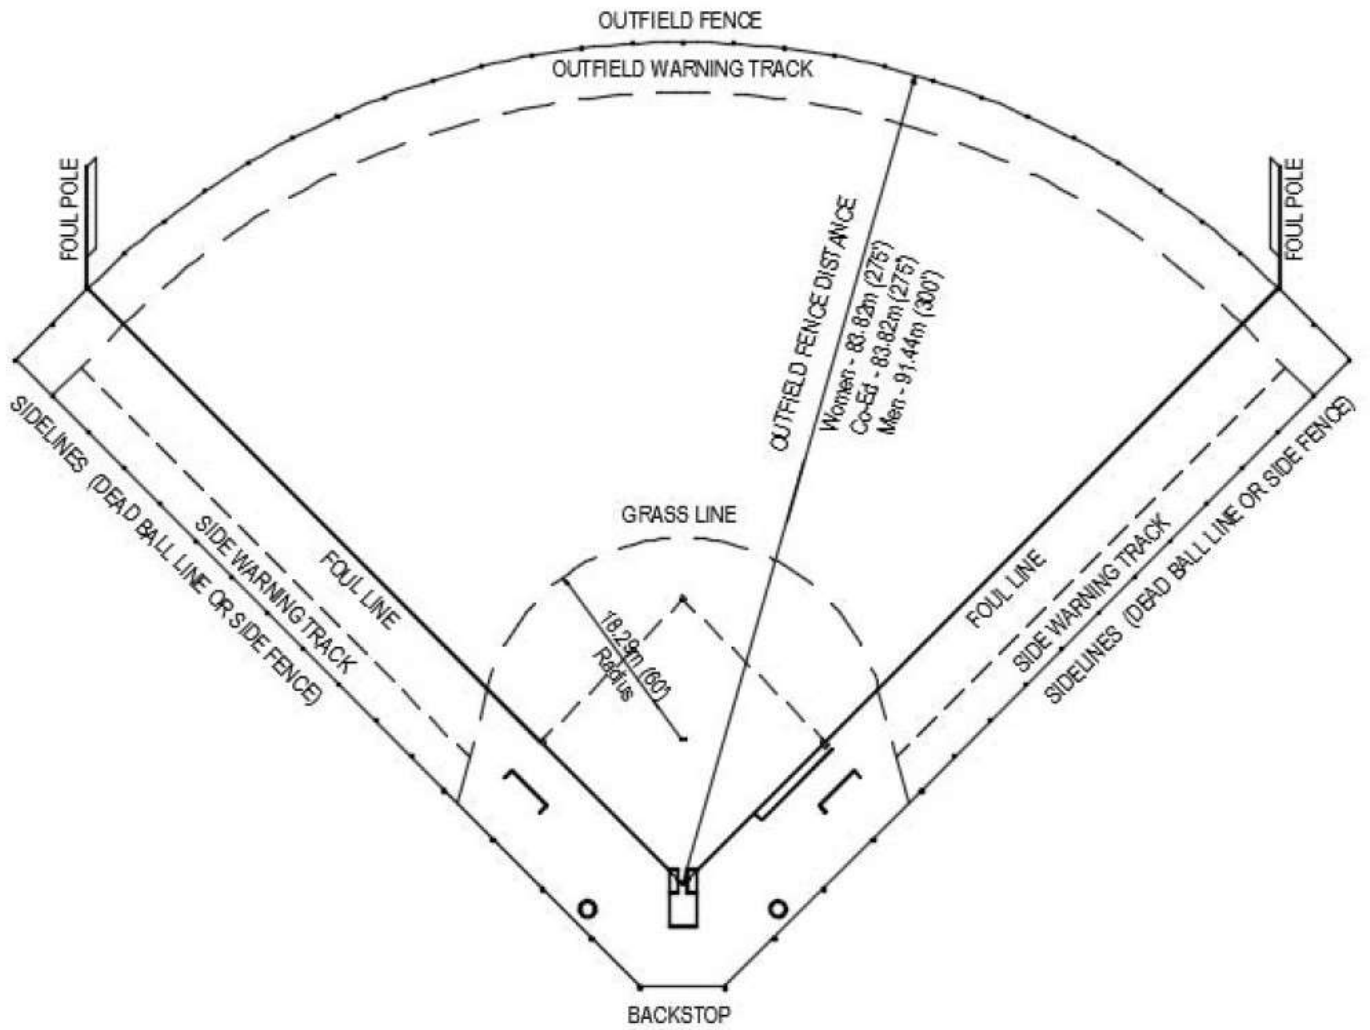

FIELD DIMENSIONS FOR SLOWPITCH SOFTBALL

FIELD DIMENSIONS FOR SLOWPITCH SOFTBALL

Top View

Side View

SECOND AND THIRD
BASE

Top View

Side View

FIRST (DOUBLE)
BASE

FIELD DIMENSIONS FOR SLOWPITCH SOFTBALL

BATTER AND CATCHERS BOX DETAIL

FIELD DIMENSIONS FOR SLOWPITCH SOFTBALL

CATEGORY	PITCHING	Outfield Fences (min)
Junior Women's 16 and under	14.02m (46')	80.77m (265')
Junior men's	14.02m (46')	91.44m (300')
Junior Women's 19 and under Women's	15.24m (50')	80.77m (265')
Women's	15.24m (50')	83.82m (275')
Co-Ed	15.24m (50')	83.82m (275')
Junior men's 19 and under	15.24m (50')	91.44m (300')
Men's	15.24m (50')	91.44m (300')