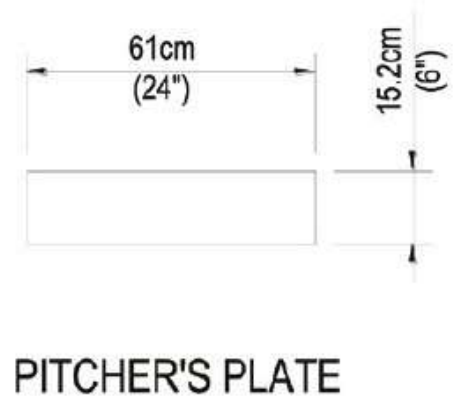

FIELD DIMENSIONS FOR SLOWPITCH SOFTBALL

FIELD DIMENSIONS FOR SLOWPITCH SOFTBALL

Top View

Side View

SECOND AND THIRD
BASE

Top View

Side View

FIRST (DOUBLE)
BASE

FIELD DIMENSIONS FOR SLOWPITCH SOFTBALL

BATTER AND CATCHERS BOX DETAIL

FIELD DIMENSIONS FOR SLOWPITCH SOFTBALL

CATEGORY	PITCHING	Outfield Fences (min)
Junior Women's 16 and under	14.02m (46')	80.77m (265')
Junior men's	14.02m (46')	91.44m (300')
Junior Women's 19 and under Women's	15.24m (50')	80.77m (265')
Women's	15.24m (50')	83.82m (275')
Co-Ed	15.24m (50')	83.82m (275')
Junior men's 19 and under	15.24m (50')	91.44m (300')
Men's	15.24m (50')	91.44m (300')