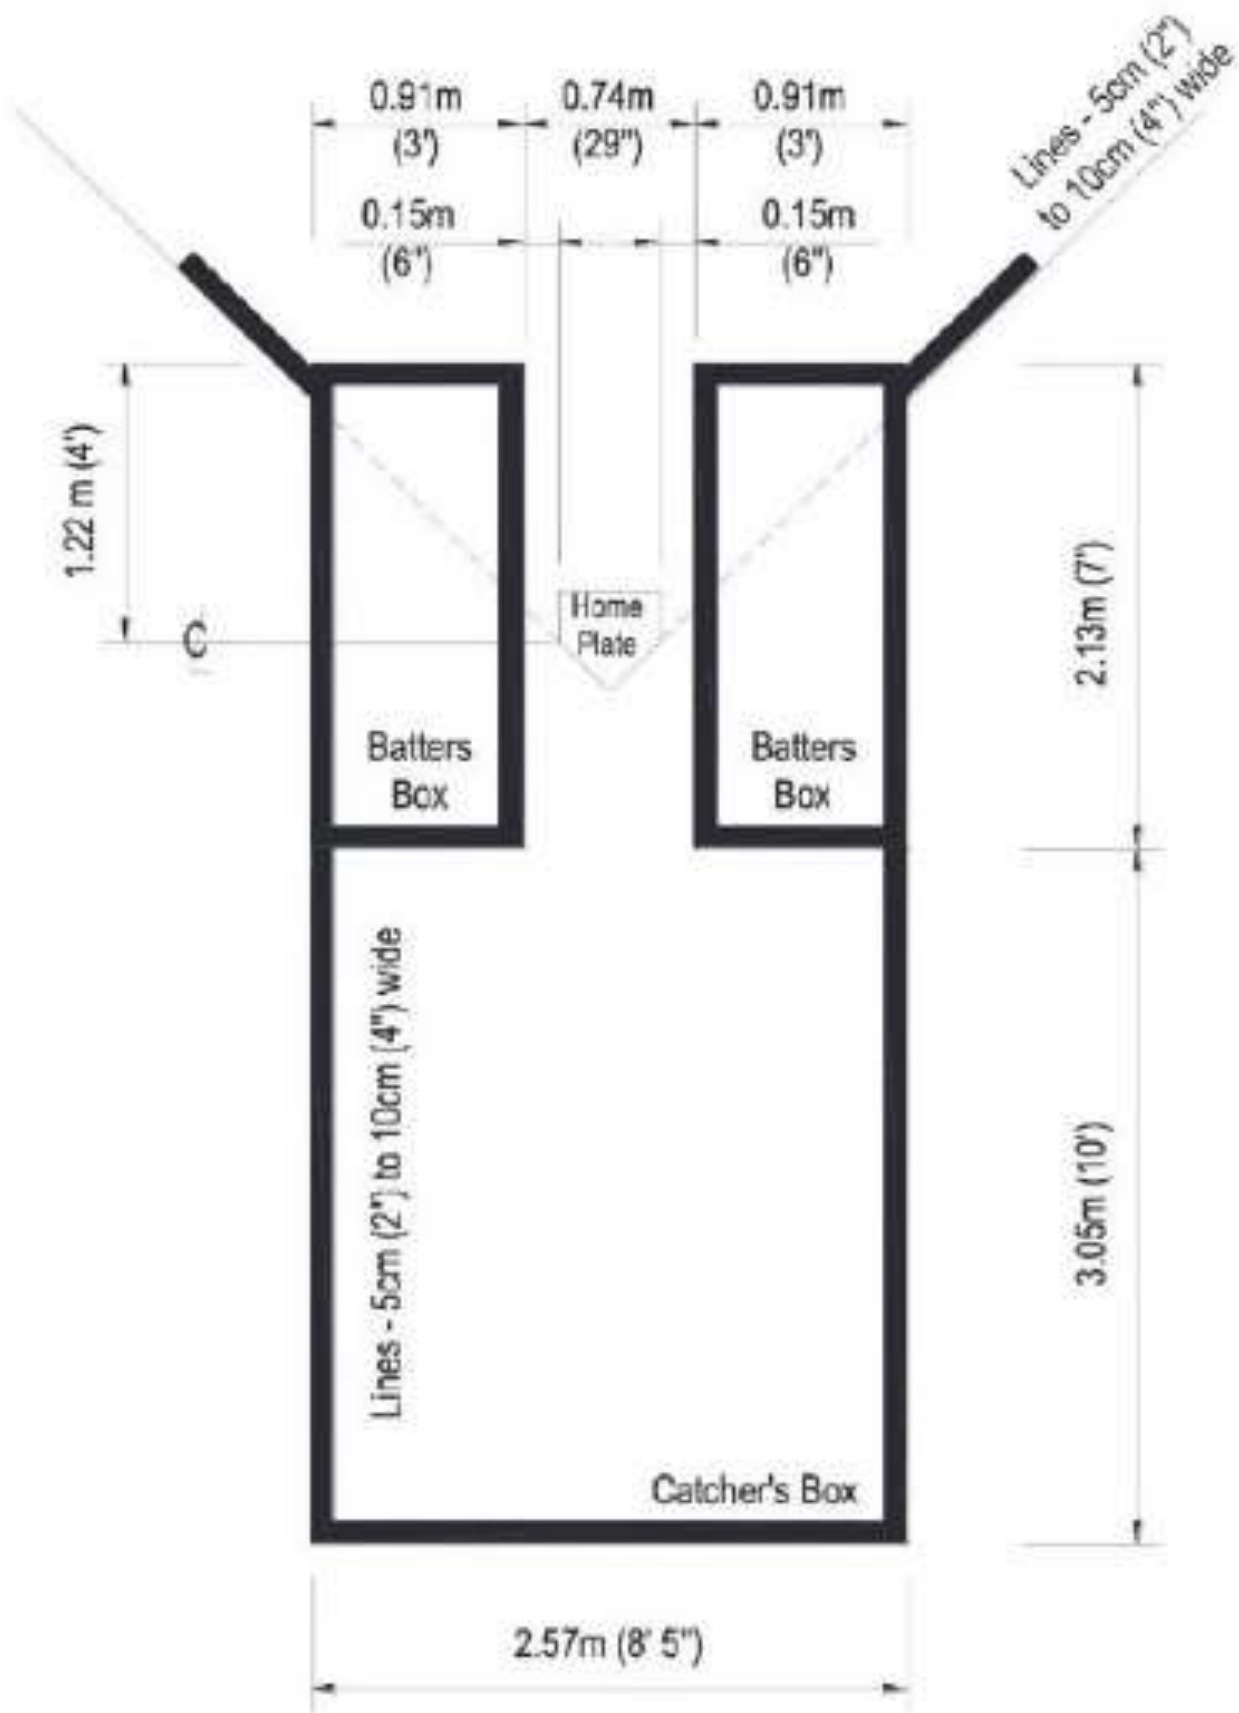

FIELD DIMENSIONS FOR SLOWPITCH SOFTBALL

FIELD DIMENSIONS FOR SLOWPITCH SOFTBALL

Top View

Side View

SECOND AND THIRD
BASE

Top View

Side View

FIRST (DOUBLE)
BASE

FIELD DIMENSIONS FOR SLOWPITCH SOFTBALL

BATTER AND CATCHERS BOX DETAIL

FIELD DIMENSIONS FOR SLOWPITCH SOFTBALL

CATEGORY	PITCHING	Outfield Fences (min)
Junior Women's 16 and under	14.02m (46')	80.77m (265')
Junior men's	14.02m (46')	91.44m (300')
Junior Women's 19 and under Women's	15.24m (50')	80.77m (265')
Women's	15.24m (50')	83.82m (275')
Co-Ed	15.24m (50')	83.82m (275')
Junior men's 19 and under	15.24m (50')	91.44m (300')
Men's	15.24m (50')	91.44m (300')