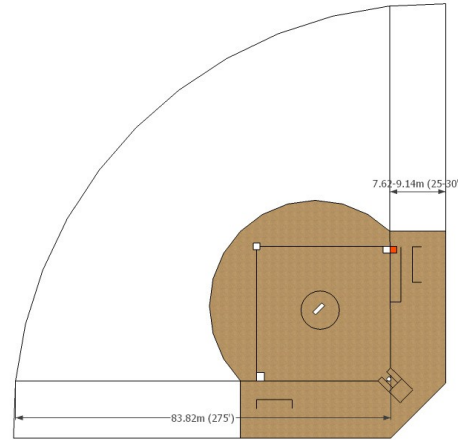

SOFTBALL FIELD DIMENSIONS

Slowpitch Dimensions (Adult)

Playing Field Dimensions

Mixed	Bases 19.81m (65')
	Pitching 15.24m (50')
	Home Run 83.82m (275')

Slowpitch Dimensions (Youth)

Above 14	Bases 19.81m (65')
	Pitching 15.24m (50')
Under 14	Bases 19.81m (65')
	Pitching 14.02m (46')
Under 12	Bases 18.29m (60')
	Pitching 12.19m (40')
Under 10	Bases 16.76m (55')
	Pitching 10.97m (35')

Playing Field Dimensions

Home Plate Detail